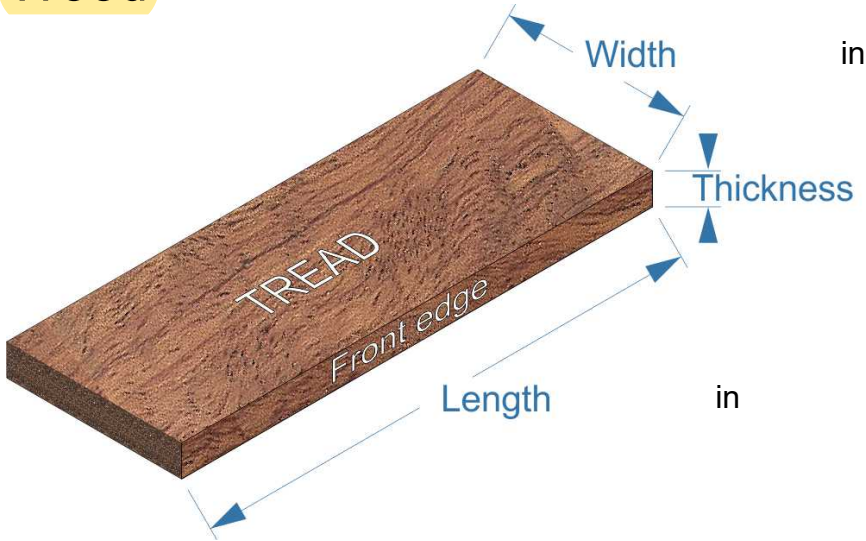

Wood

Update dimensions, **if** required

Front Edge Style

Tread Material

1. Regular tread thickness is **3/4"**.
2. Use separate order forms for solid treads of different sizes.

Your Name

Purchase Order

Tag