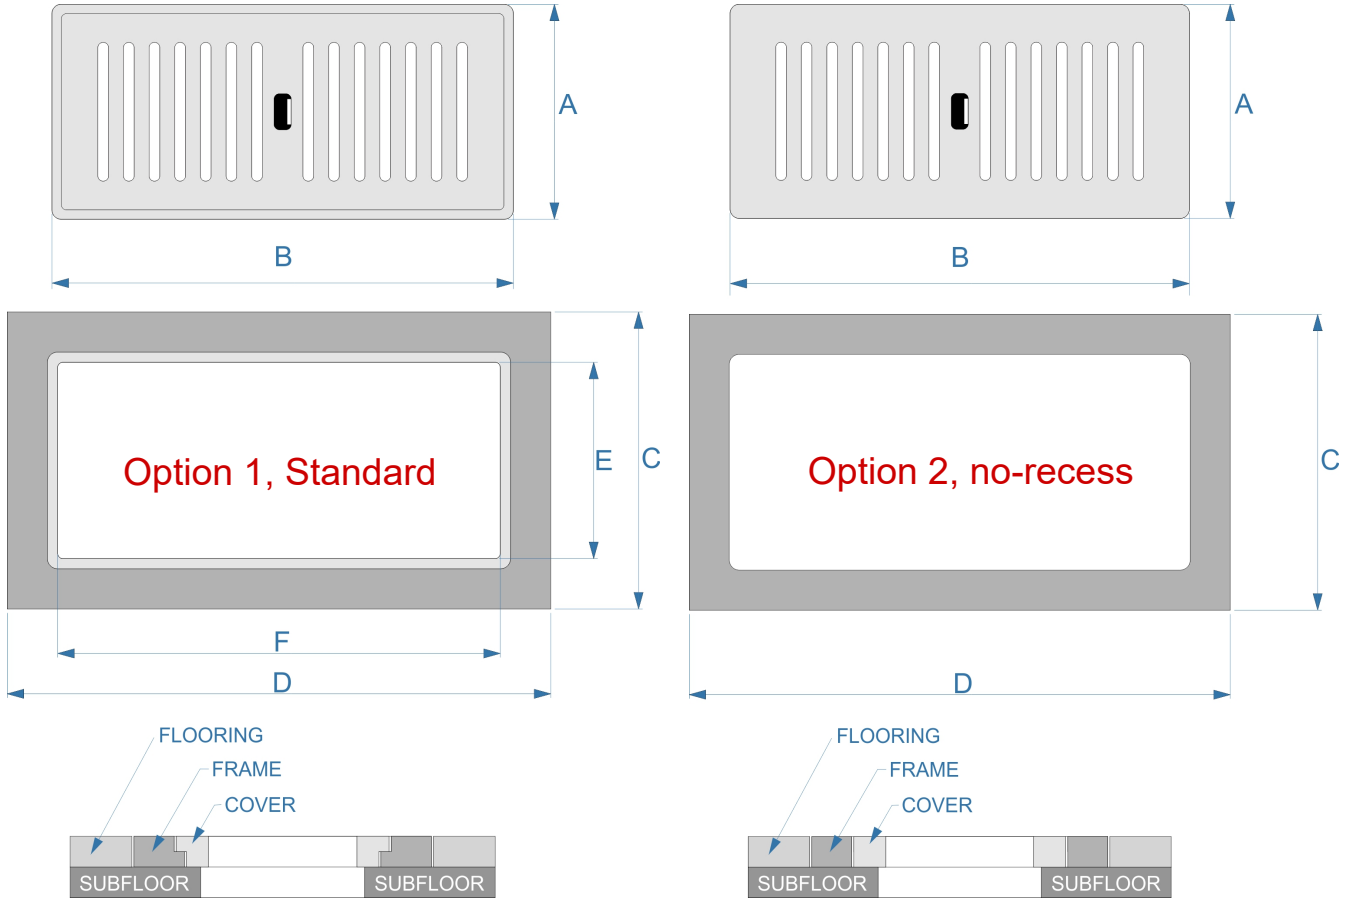

Framed Vent Covers with/without Dampers

Your Name

Purchase Order

Tag

Required by

Material in a box

sq. ft.

inch

Vent Covers without dampers Q-ty

3" x 10" **LC310F**

3" x 12" **LC312F**

4" x 10" **LC410F**

4" x 12" **LC412F**

Vent Covers with dampers Q-ty

3" x 10" **LC310FD**

3" x 12" **LC312FD**

4" x 10" **LC410FD**

4" x 12" **LC412FD**

Custom size x

Notes

Total ordered

Vent Covers