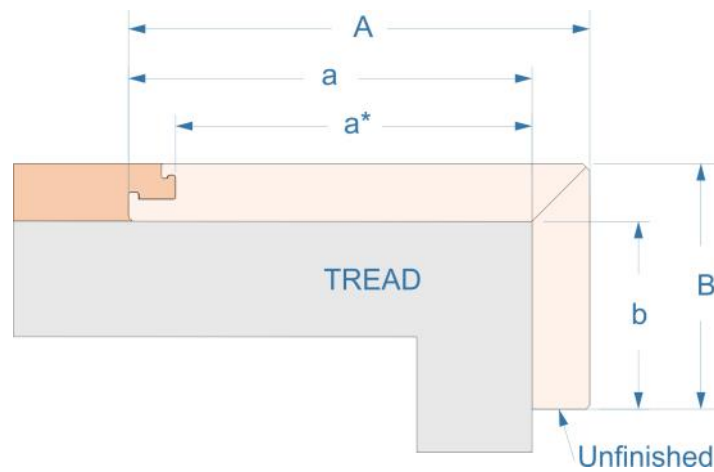

# L-shaped Stair Nosing, Flush Mounted

Laminate

**LNA**

| Name                                 | SKU to order | A            | B            | Nosing Length |
|--------------------------------------|--------------|--------------|--------------|---------------|
| L-shaped Stair Nosing, Flush Mounted | <b>LNA</b>   | 4" or custom | 2" or custom | Up to 12 ft   |