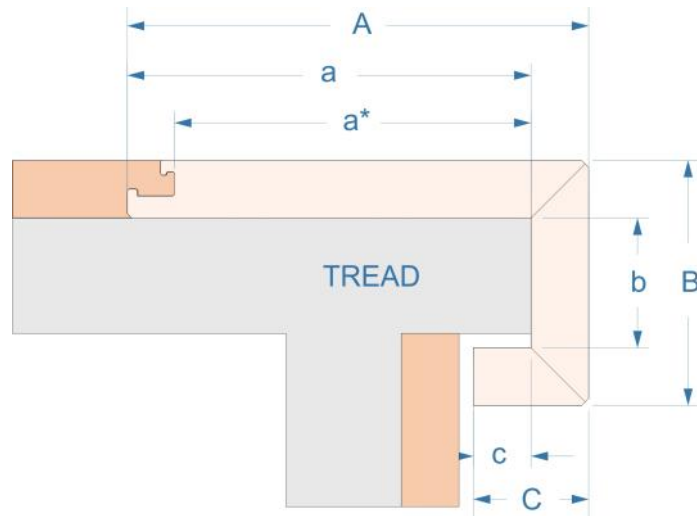

# Wrap-around Stair Nosing, Flush Mounted

Laminate

**LNB**

Name	SKU to order	A	b	C
Wrap-around nosing, flush mounted	<b>LNB</b>	4" or custom	1-5/8" or custom	7/8" or custom