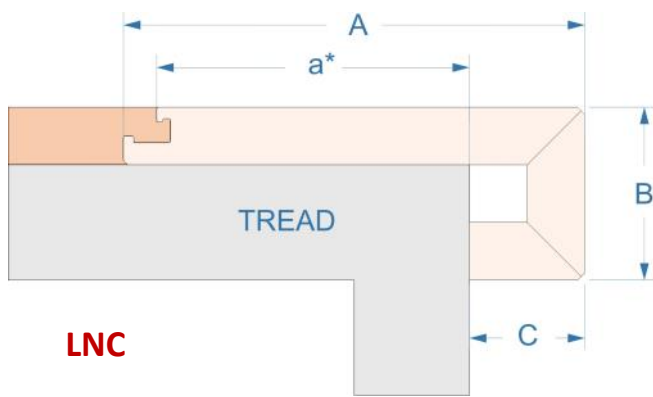

Bull Nose Stair Nosing, Flush Mounted

Laminate

Laminate
5/16" (8 mm)
and under

Name	SKU to order	A	B	C	Nosing Length
Bull Nose Stair Nosing, Flush mounted	LNC				
Bull Nose Stair Nosing, Flush mounted, Reinforced	LNCR	4" or custom	1-1/2" or custom	1" or custom	Up to 12 ft