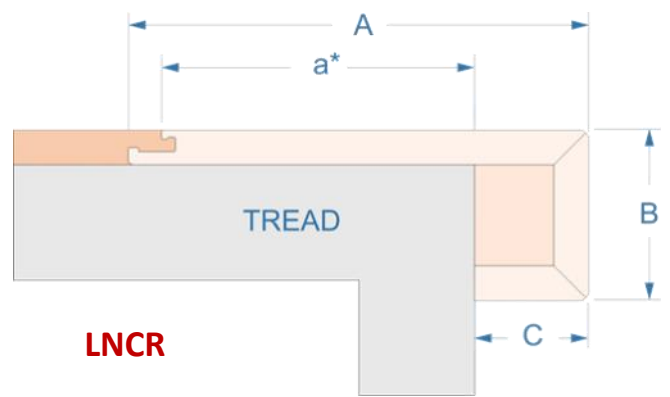

Bull Nose Stair Nosing, Flush Mounted

Laminate

Laminate
5/16" (8 mm)
and under

Name	SKU to order	A	B	C	Nosing Length
Bull Nose Stair Nosing, Flush mounted	LNC				
Bull Nose Stair Nosing, Flush mounted, Reinforced	LNCR	4" or custom	1-1/2" or custom	1" or custom	Up to 12 ft