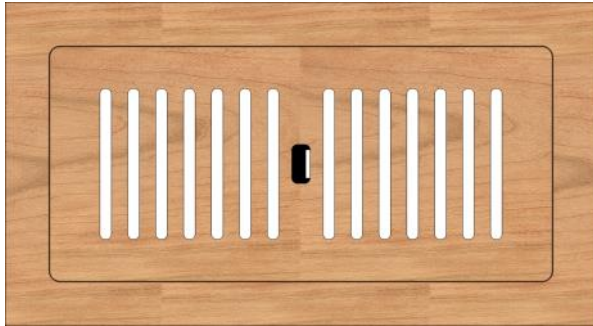

# Framed Vent Covers, Flush Mounted

# Laminate

**Standard Option 1**

**No-recess Option 2**

Duct Size	No Damper	Damper included	A"	B"	C"	D"	E"	F"
3" x 10"	<b>LC310F</b>	<b>LC310FD</b>	4-1/4	11-1/4	6-1/4	13-1/4	3-3/4	10-3/4
3" x 12"	<b>LC312F</b>	<b>LC312FD</b>	4-1/4	13-1/4	6-1/4	15-1/4	3-3/4	12-3/4
4" x 10"	<b>LC410F</b>	<b>LC410FD</b>	5-1/4	11-1/4	7-1/4	13-1/4	4-3/4	10-3/4
4" x 12"	<b>LC412F</b>	<b>LC412FD</b>	5-1/4	13-1/4	7-1/4	15-1/4	4-3/4	12-3/4