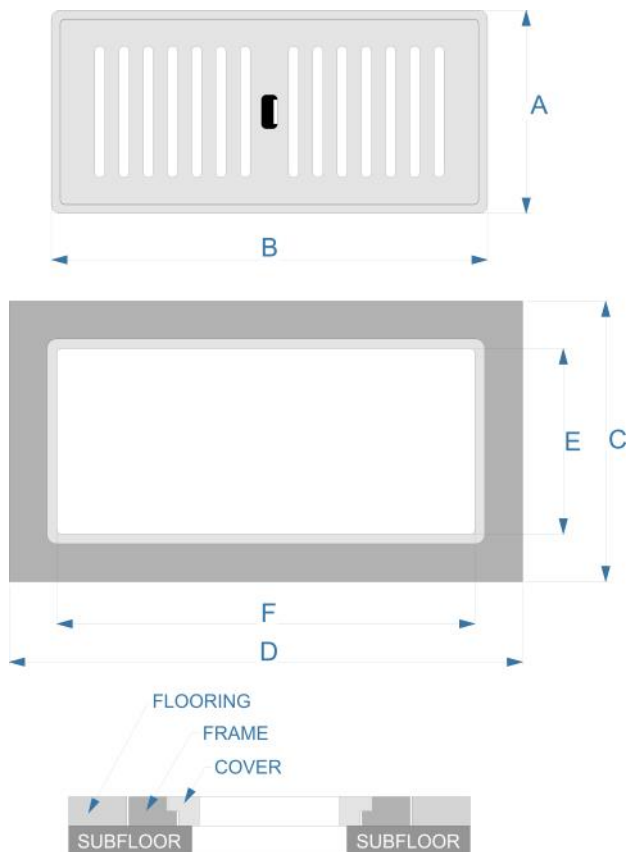

# Framed Vent Covers, Flush Mounted

# Laminate

**Standard Option 1**

**No-recess Option 2**

Duct Size	No Damper	Damper included	A"	B"	C"	D"	E"	F"
3" x 10"	<b>LC310F</b>	<b>LC310FD</b>	4-1/4	11-1/4	6-1/4	13-1/4	3-3/4	10-3/4
3" x 12"	<b>LC312F</b>	<b>LC312FD</b>	4-1/4	13-1/4	6-1/4	15-1/4	3-3/4	12-3/4
4" x 10"	<b>LC410F</b>	<b>LC410FD</b>	5-1/4	11-1/4	7-1/4	13-1/4	4-3/4	10-3/4
4" x 12"	<b>LC412F</b>	<b>LC412FD</b>	5-1/4	13-1/4	7-1/4	15-1/4	4-3/4	12-3/4