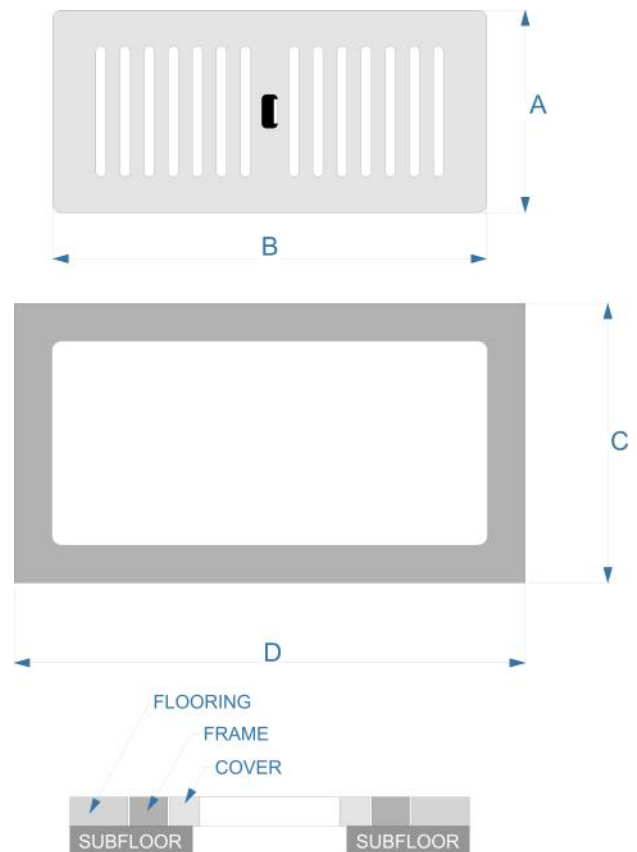

# Framed Vent Covers, Flush Mounted

# Laminate

**Standard Option 1**

**No-recess Option 2**

Duct Size	No Damper	Damper included	A"	B"	C"	D"	E"	F"
3" x 10"	<b>LC310F</b>	<b>LC310FD</b>	4-1/4	11-1/4	6-1/4	13-1/4	3-3/4	10-3/4
3" x 12"	<b>LC312F</b>	<b>LC312FD</b>	4-1/4	13-1/4	6-1/4	15-1/4	3-3/4	12-3/4
4" x 10"	<b>LC410F</b>	<b>LC410FD</b>	5-1/4	11-1/4	7-1/4	13-1/4	4-3/4	10-3/4
4" x 12"	<b>LC412F</b>	<b>LC412FD</b>	5-1/4	13-1/4	7-1/4	15-1/4	4-3/4	12-3/4