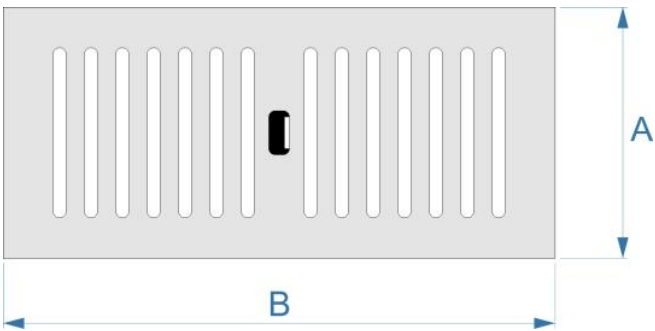

Frameless Vent Covers, Flush Mounted

Laminate

Duct Size	No Damper	Damper Included	A	B
3" x 10"	LC310	LC310D	4"	11"
3" x 12"	LC312	LC312D	4"	13"
4" x 10"	LC410	LC410D	5"	11"
4" x 12"	LC412	LC412D	5"	13"