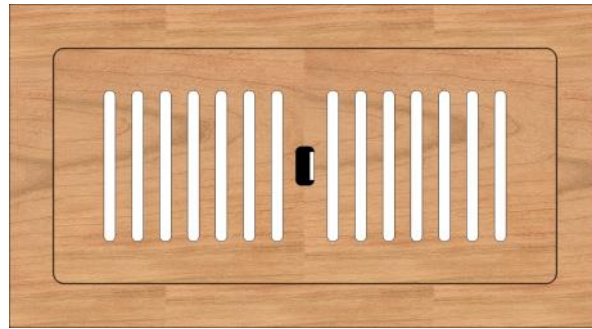

Framed Vent Covers, Flush Mounted

Wood

Duct Size	No Damper	Damper included	A"	B"	C"	D"	E"	F"
3" x 10"	WC310F	WC310FD	4-1/4	11-1/4	6-1/4	13-1/4	3-3/4	10-3/4
3" x 12"	WC312F	WC312FD	4-1/4	13-1/4	6-1/4	15-1/4	3-3/4	12-3/4
4" x 10"	WC410F	WC410FD	5-1/4	11-1/4	7-1/4	13-1/4	4-3/4	10-3/4
4" x 12"	WC412F	WC412FD	5-1/4	13-1/4	7-1/4	15-1/4	4-3/4	12-3/4