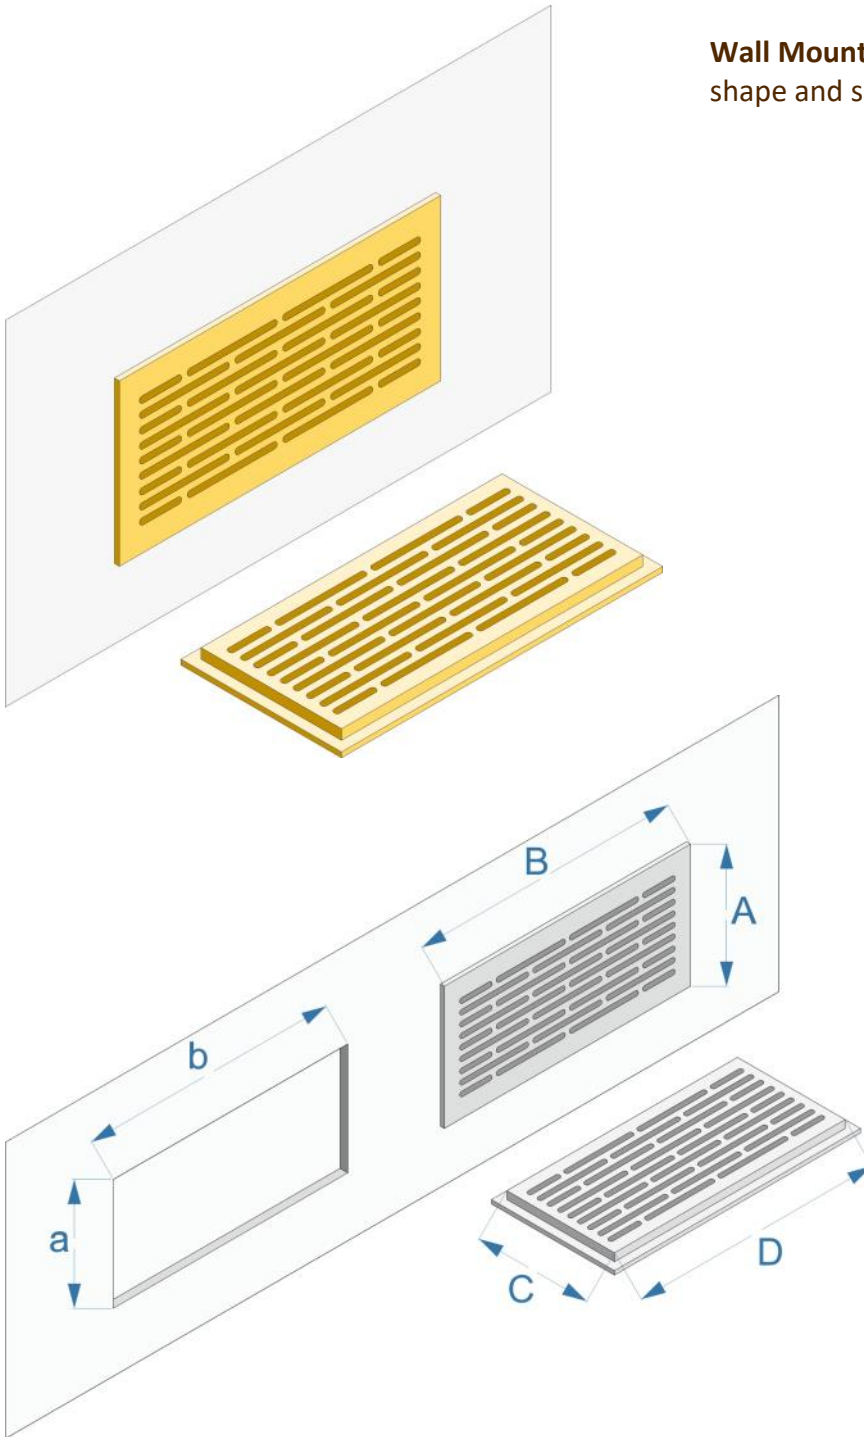

Vent Covers, Wall Mounted

Wood

Wall Mounted Vent Covers of required size, shape and slot design.

Wall Cutout Size, Nominal Vent Size, a x b	SKU to order	Vent Cover Outside, A x B	Inserted in wall, C x D
8" x 14"	WC814W	9" x 15"	7-3/4" x 13-3/4"
8" x 16"	WC816W	9" x 17"	7-3/4" x 15-3/4"
8" x 32"	WC832W	9" x 33"	7-3/4" x 31-3/4"
Custom a" x Custom b"	WC a x b W	(a+1)" x (b+1)"	(a-1/4)" x (b-1/4)"