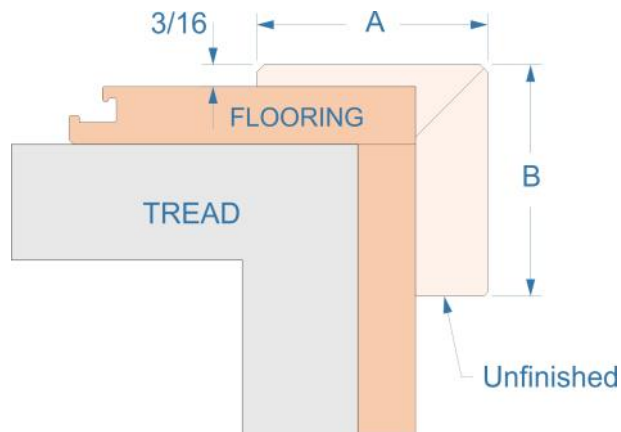

L-shaped Stair Nosing, Overlap

Laminate

LNAO

Name	SKU to order	A	B	Nosing Length
L-shaped Stair Nosing, Overlap	LNAO	2" or custom	2" or custom	Up to 12 ft