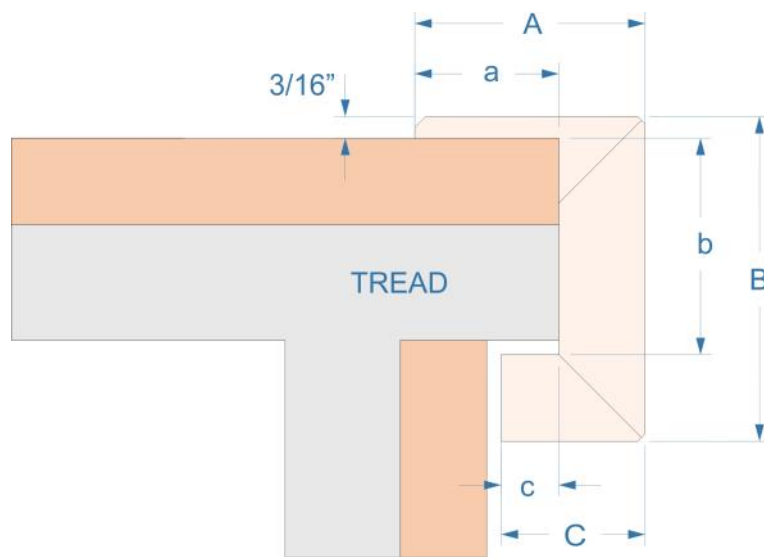

Wrap-around Stair Nosing, Overlap

Laminate

LNBO

Name	SKU to order	A	C
Wrap-around nosing, overlap	LNBO	2" or custom	7/8" or custom