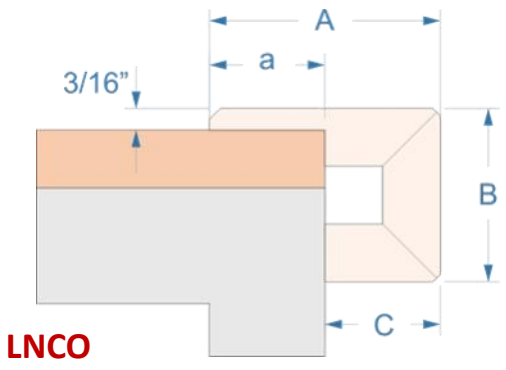

# Bull Nose Stair Nosing, Overlap

## Laminate

Laminate  
5/16" (8 mm)  
and under

Name	SKU to order	A	B	C	Nosing Length
Bull Nose Stair Nosing, Overlap	<b>LNCO</b>				
Bull Nose Stair Nosing, Overlap, Reinforced	<b>LNCOR</b>	2" or custom	1-1/2" or custom	1" or custom	Up to 12 ft