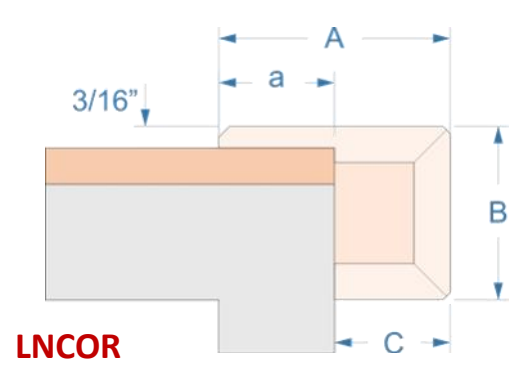

# Bull Nose Stair Nosing, Overlap

## Laminate

Laminate  
5/16" (8 mm)  
and under

Name	SKU to order	A	B	C	Nosing Length
Bull Nose Stair Nosing, Overlap	<b>LNCO</b>				
Bull Nose Stair Nosing, Overlap, Reinforced	<b>LNCOR</b>	2" or custom	1-1/2" or custom	1" or custom	Up to 12 ft