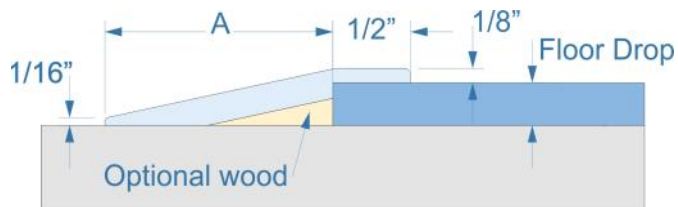

Click Vinyl Transitions

Click Vinyl

Use Vinyl Transitions Form to order vinyl transitions

VR Vinyl Reducer, Flush

VRO Vinyl Reducer, Overlap

VTML Vinyl T-mould, Large

VTMS Vinyl T-mould, Small

VIC Vinyl Inside Corner