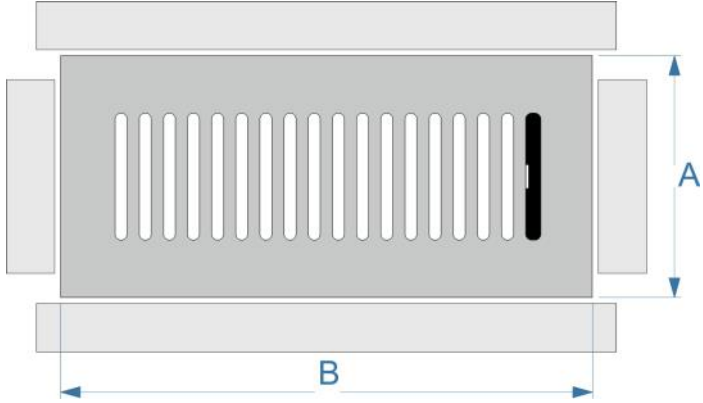

# Reinforced Vent Covers With Dampers, Flush Mounted

Click Vinyl

Vent Cover & Installation Shims

Duct Size	SKU to order	A"	B"
3" x 10"	<b>VC310MD</b>	4	11
3" x 12"	<b>VC312MD</b>	4	13
4" x 10"	<b>VC410MD</b>	5	11
4" x 12"	<b>VC412MD</b>	5	13