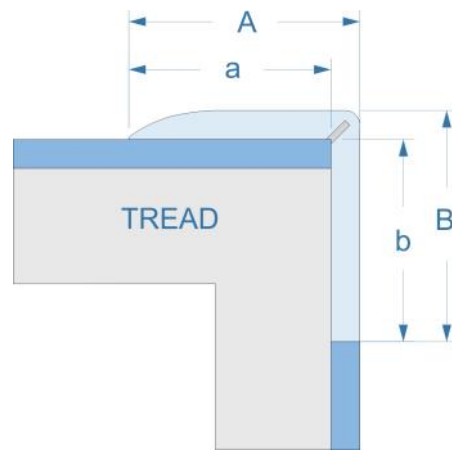

L-shaped Nosing, Overlap

Click Vinyl

VNAO

Name	SKU to order	A	B	Nosing Length
L-shaped Stair Nosing, Overlap	VNAO	2" or custom	2" or custom	Up to 6 ft