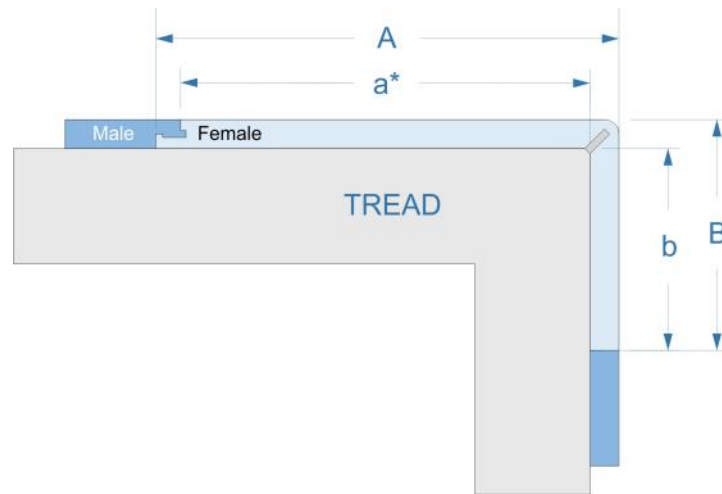

# L-shaped Nosing, Flush Mounted

Click Vinyl

VNA

Name	SKU to order	A	B	Nosing Length
L-shaped Stair Nosing, Flush mounted	<b>VNA</b>	4" or custom	2" or custom	Up to 6 ft