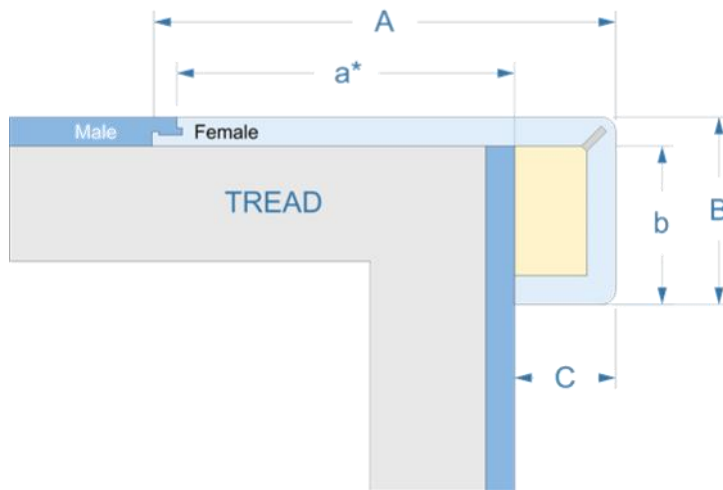

Bull Nose Nosing, Flush Mounted

Click Vinyl

VNC

Name	SKU to order	B	C	Nosing Length
Bull Nose Nosing, Flush mounted	VNC	1-1/2" or custom	1" or custom	Up to 6 ft