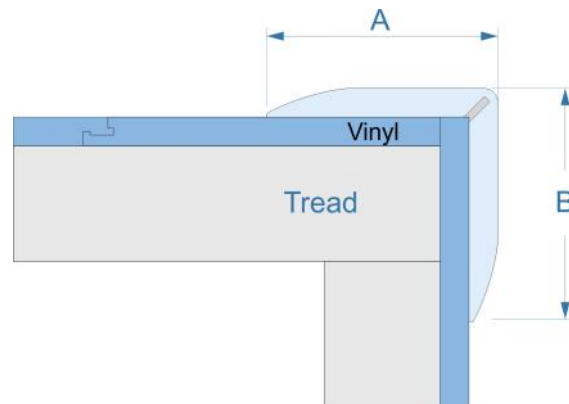

Corner Nosing, Overlap

Click Vinyl

VNEL

Name	SKU to order	A	B	Nosing Length
Corner Vinyl Nosing, Large	VNEL	2"	2"	Up to 6 ft