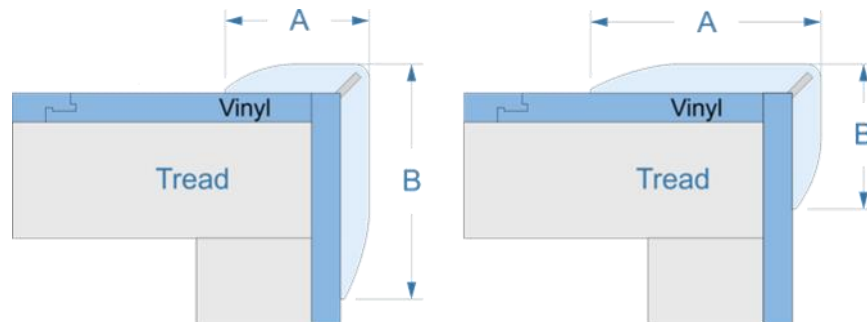

Corner Nosing, Overlap

Click Vinyl

VNEU

Name	SKU to order	A	B	Nosing Length
Corner Vinyl Nosing, Uneven	VNEU	Custom	Custom	Up to 6 ft