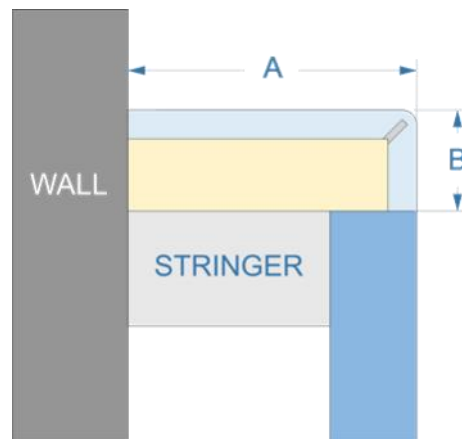

# Stringer Caps, Attached to Wall

Click Vinyl

VSCA

Product	Type	SKU to order	A	B
Stringer Cap	Attached to wall	VSCA	Custom	3/4"