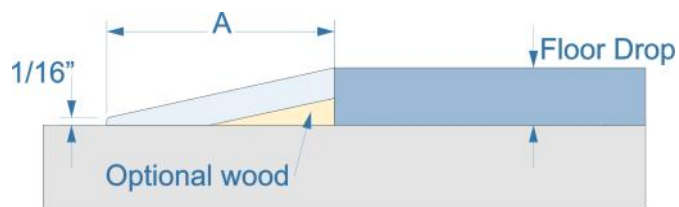

Glued Vinyl Transitions

Glued Vinyl

Use Vinyl Transitions Form to order vinyl transitions

VR Vinyl Reducer, Flush

VRO Vinyl Reducer, Overlap

VTML Vinyl T-mould, Large

VTMS Vinyl T-mould, Small

VIC Vinyl Inside Corner