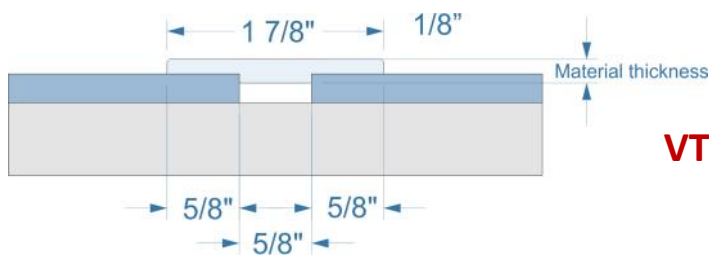

Glued Vinyl Transitions

Glued Vinyl

Use Vinyl Transitions Form to order vinyl transitions

VR Vinyl Reducer, Flush

VRO Vinyl Reducer, Overlap

VTML Vinyl T-mould, Large

VTMS Vinyl T-mould, Small

VIC Vinyl Inside Corner