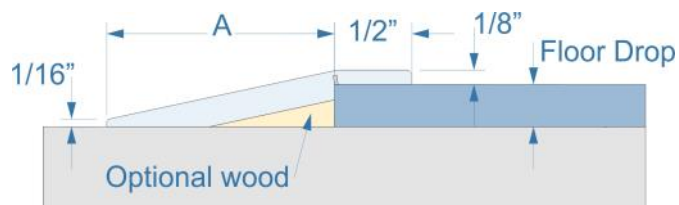

Glued Vinyl Transitions

Glued Vinyl

Use Vinyl Transitions Form to order vinyl transitions

VR Vinyl Reducer, Flush

VRO Vinyl Reducer, Overlap

VTML Vinyl T-mould, Large

VTMS Vinyl T-mould, Small

VIC Vinyl Inside Corner