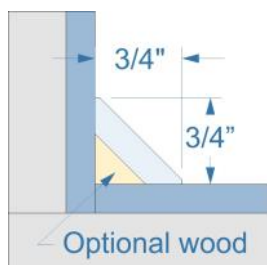

Glued Vinyl Transitions

Glued Vinyl

Use Vinyl Transitions Form to order vinyl transitions

VR Vinyl Reducer, Flush

VRO Vinyl Reducer, Overlap

VTML Vinyl T-mould, Large

VTMS Vinyl T-mould, Small

VIC Vinyl Inside Corner