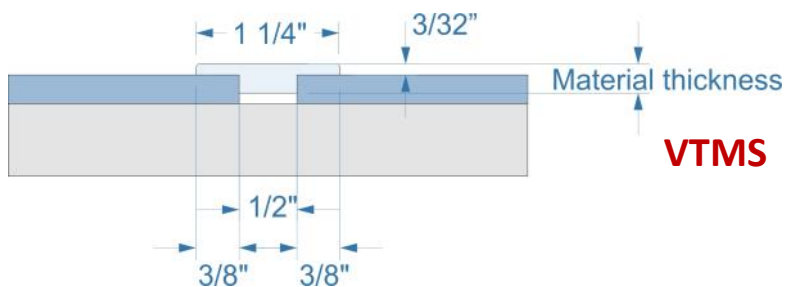

Glued Vinyl Transitions

Glued Vinyl

Use Vinyl Transitions Form to order vinyl transitions

VR Vinyl Reducer, Flush

VRO Vinyl Reducer, Overlap

VTML Vinyl T-mould, Large

VTMS Vinyl T-mould, Small

VIC Vinyl Inside Corner