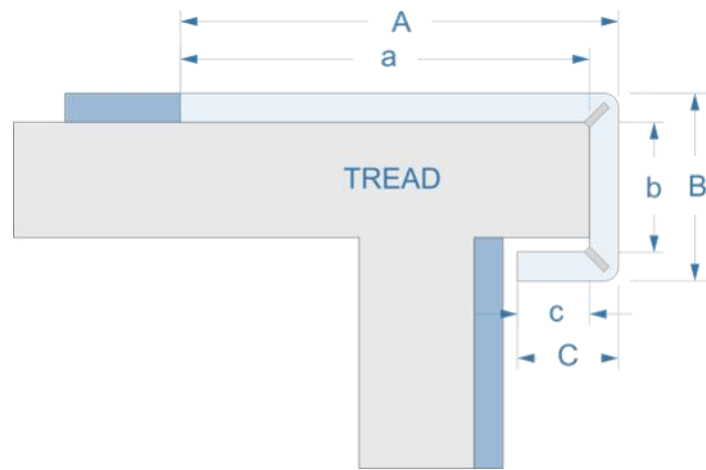

# Wrap-around Nosing, Flush Mounted

# Glued Vinyl

**VNB**

Name	SKU to order	b	C	Nosing Length
Wrap-around Nosing, Flush mounted	<b>VNB</b>	1-5/8" or custom	7/8" or custom	Up to 6 ft