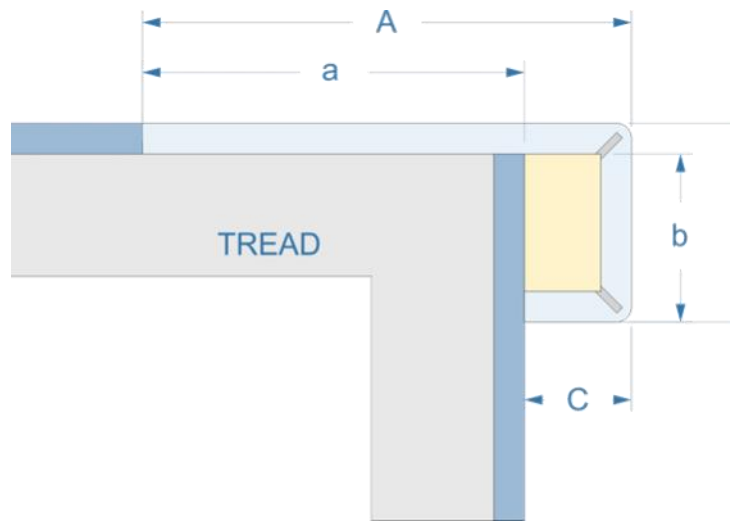

Bull Nose Nosing, Flush Mounted

Glued Vinyl

VNC

Name	SKU to order	B	C	Nosing Length
Bull Nose Nosing, Flush mounted	VNC	1-1/2" or custom	1" or custom	Up to 6 ft