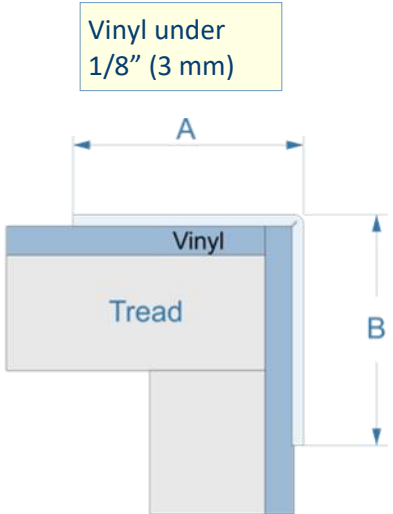

Corner Nosing, Overlap

Glued Vinyl

VNEL

Name	SKU to order	A	B	Nosing Length
Corner Vinyl Nosing, Large	VNEL	2"	2"	Up to 6 ft