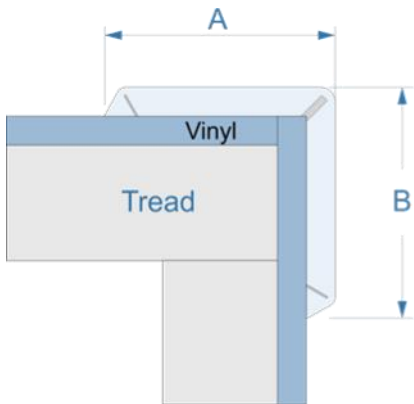

Corner Nosing, Overlap

Glued Vinyl

VNEL

Name	SKU to order	A	B	Nosing Length
Corner Vinyl Nosing, Large	VNEL	2"	2"	Up to 6 ft