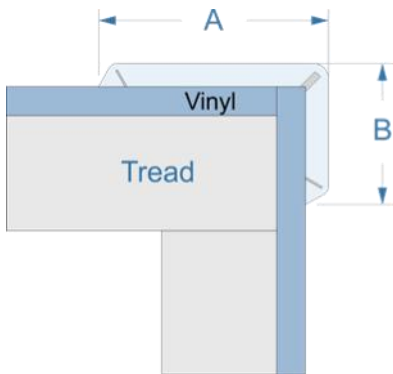

Corner Nosing, Overlap

Glued Vinyl

VNEU

Name	SKU to order	A	B	Nosing Length
Corner Vinyl Nosing, Uneven	VNEU	Custom	Custom	Up to 6 ft