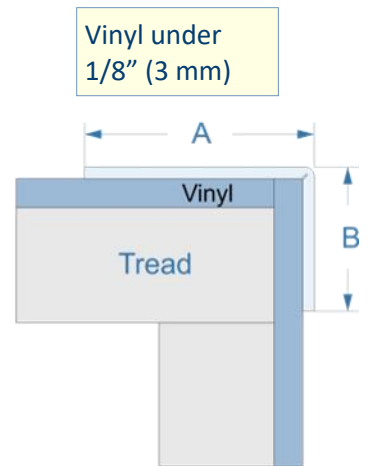

Corner Nosing, Overlap

Glued Vinyl

VNEU

Name	SKU to order	A	B	Nosing Length
Corner Vinyl Nosing, Uneven	VNEU	Custom	Custom	Up to 6 ft