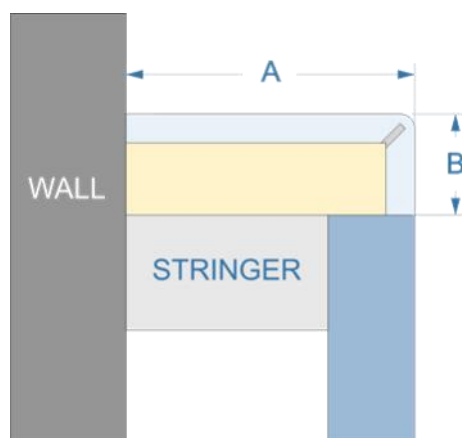

## Stringer Caps, Attached to Wall

**VSCA**

Glued Vinyl

Product	Type	SKU to order	A	B
Stringer Cap	Attached to wall	<b>VSCA</b>	Custom	3/4"