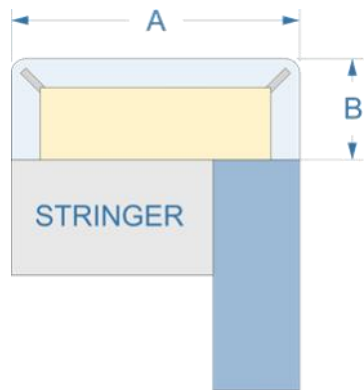

# Stringer Caps, Detached from Wall

VSCD

Glued Vinyl

| Product      | Type               | SKU to order | A      | B    |
|--------------|--------------------|--------------|--------|------|
| Stringer Cap | Detached from wall | VSCD         | Custom | 3/4" |